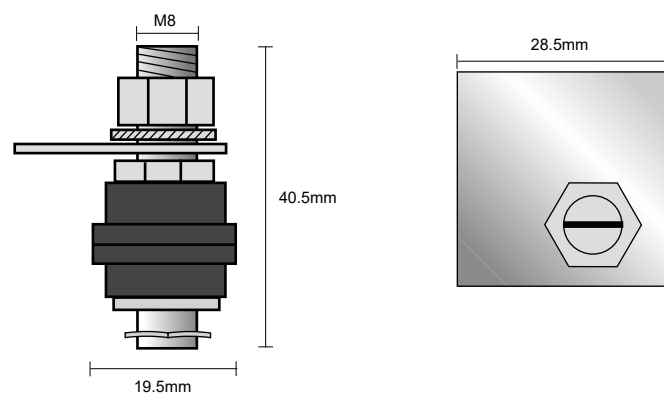

# REF: 55601

ROLLER DOOR SHOE  
REF: 55601